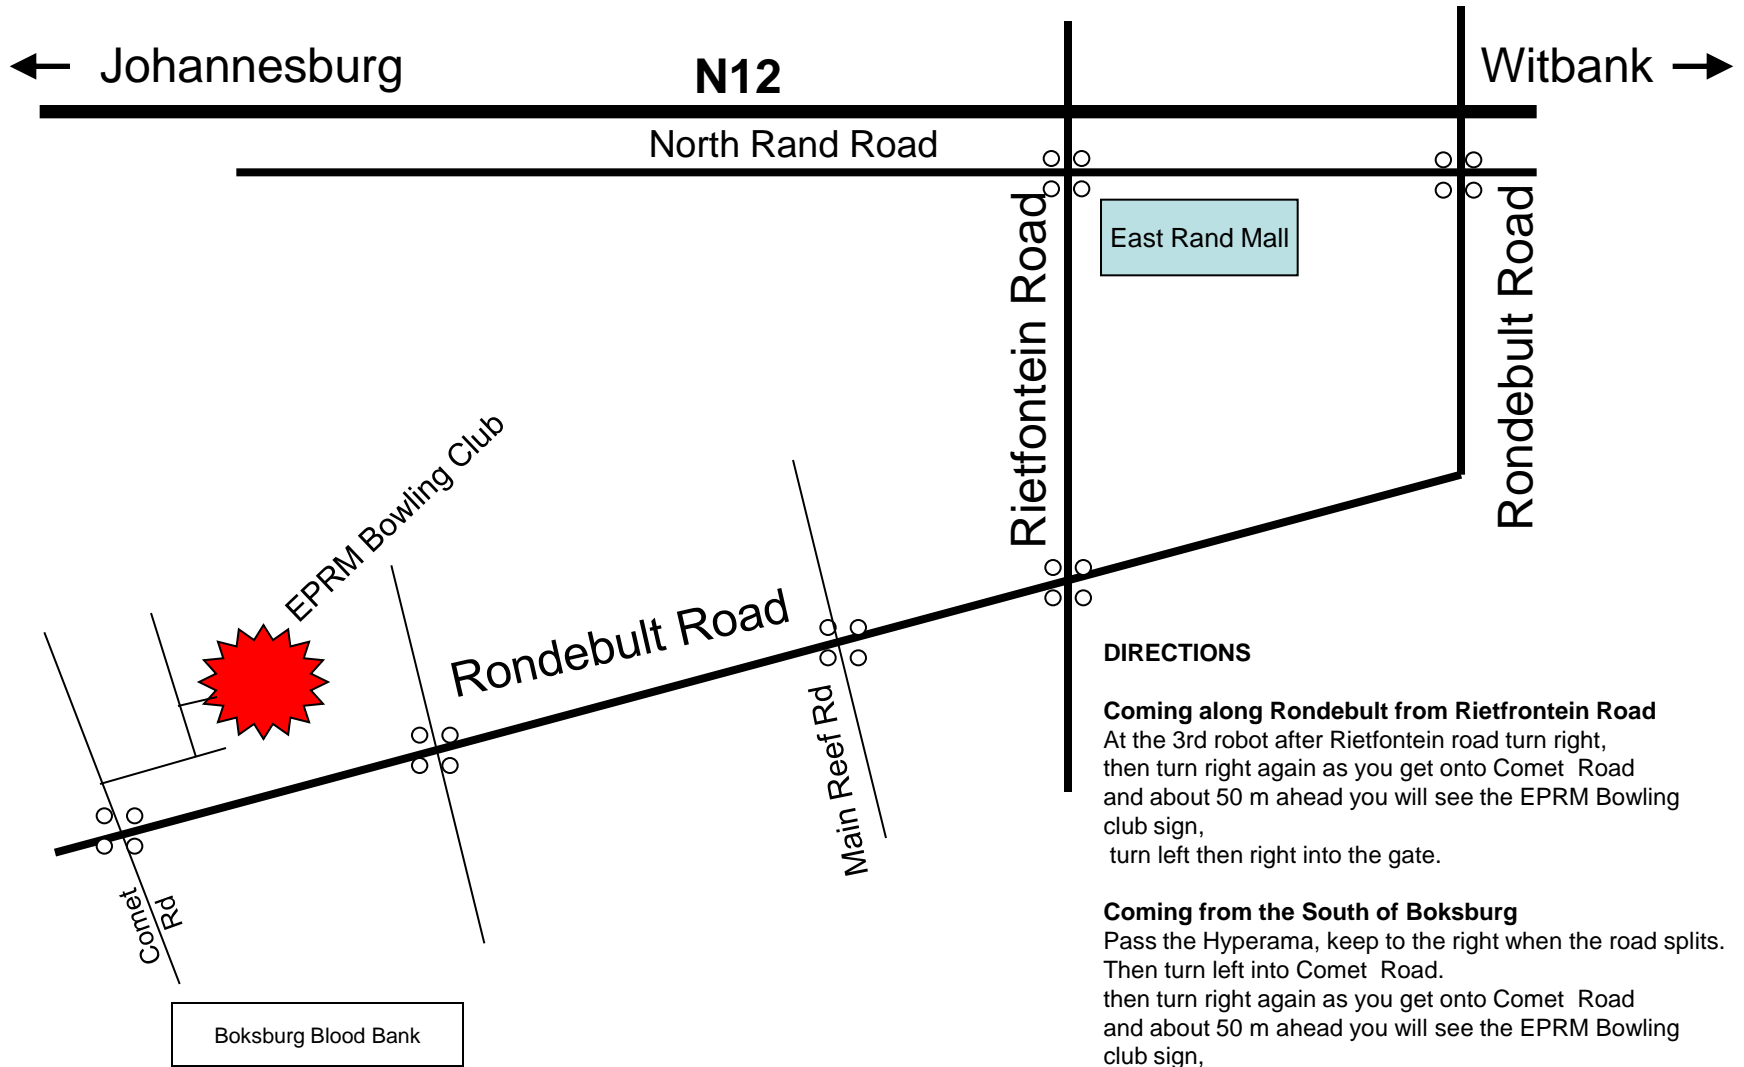

Directions to EPRM Bowling Club

DIRECTIONS

Coming along Rondebult from Rietfontein Road

At the 3rd robot after Rietfontein road turn right, then turn right again as you get onto Comet Road and about 50 m ahead you will see the EPRM Bowling club sign, turn left then right into the gate.

Coming from the South of Boksburg

Pass the Hyperama, keep to the right when the road splits. Then turn left into Comet Road. then turn right again as you get onto Comet Road and about 50 m ahead you will see the EPRM Bowling club sign, turn left then right into the gate